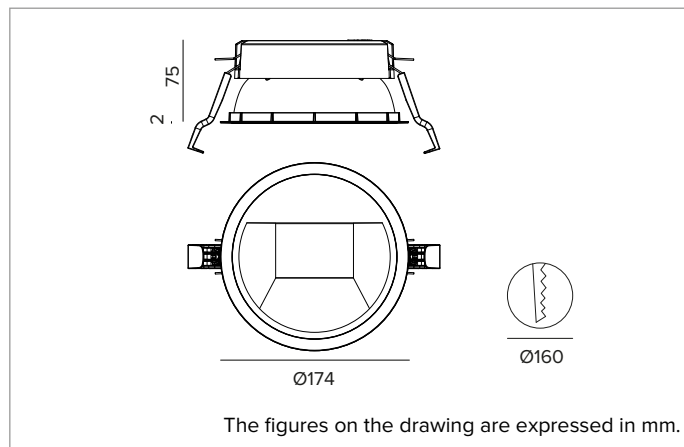

1T8325EL80 | CCTEVO WALL WASHER 160

Recessed LED Downlight in a trim version

		4000K	H(m)	D1(m)	D2(m)	E _{max} (lx)	
		Ra80	42°	77°			
Fixture Power	35W	1	0.86	1.70	2684		
Source Flux	4896lm	2	1.73	3.40	671		
Fixture Flux	3392lm	3	2.59	5.11	298		
Efficacy	98lm/W	4	3.46	6.81	168		
TS1574	I _{max} =633cd/klm	I _{max}	3100cd	5	4.32	8.51	107

Colour and finish: Plaster white

Weight: 0.8Kg

Version: TRIM

Degree of protection: IP20 for recessed part

Degree of protection: IP54 for exposed part

ELECTRICAL CHARACTERISTICS

Integrated electronic ON-OFF driver.